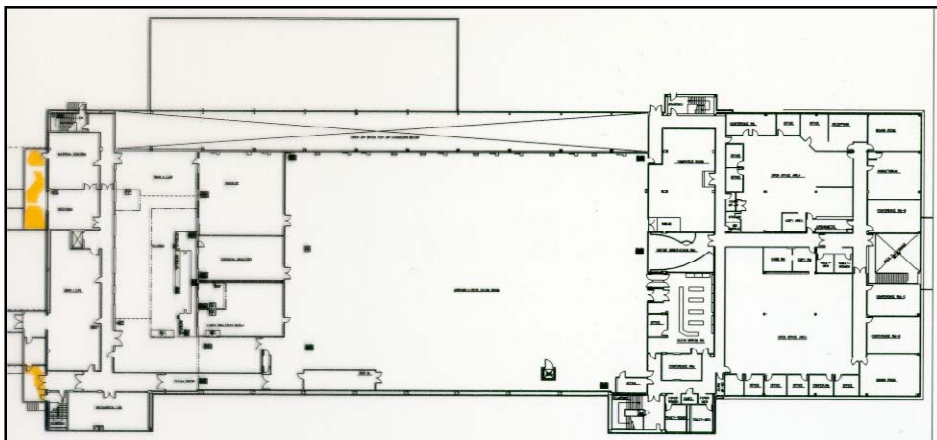

For Lease

North Carolina Technical Park

Assembly Test Building

Amenities

- 145,403 SF building
- Two story facility
- Fully sprinkled
- Security system
- High purity D.I. water system
- Waste water treatment system
- Generator back-up
- 4+ spaces per 1000 SF parking
- Locker rooms / showers
- Professional landscaped campus
- Recreation center on site with picnic pavilion
- Lighted tennis, volleyball, and basketball courts
- Excellent condition
- Expansion options available

TEER
ASSOCIATES

For Lease

North Carolina Technical Park

Assembly Test Building

Available Laboratory and Office Space
1000 sf and up

Onsite recreation area
with lighted tennis
courts, volleyball and
basketball courts.

Clean Room Space and Computer Room Facility
with Liebert Cooling Units

Floor Plan

Contact
Daniel R. Barutio
Kimberly Dowdle
Teer Associates
PO Box 13508
RTP, NC 27709
919.549.9506

Barutio@teer-rtp.com
Dowdle@teer-rtp.com