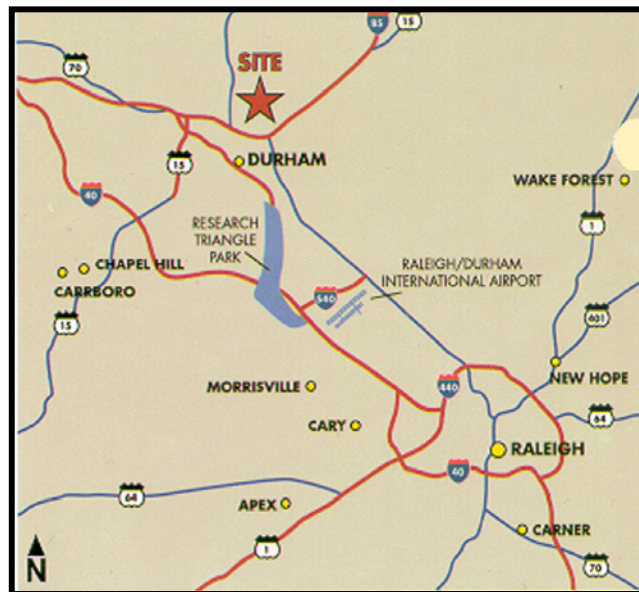

Available immediately!
Move in condition!

Assembly Test
Building 1
For Lease
Laboratory/Office Space
1000 sf and up

Located in Durham, NC just 2 miles from
Treyburn and 10 miles from RTP

Contact
Daniel R. Barutio
Kimberly Dowdle
Teer Associates
PO Box 13508
RTP, NC 27709
919.549.9506
Barutio@teer-rtp.com
Dowdle@teer-rtp.com